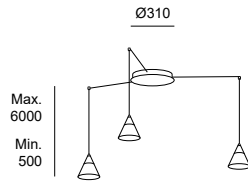

Veneto Surfaced 3 Bodies

LED | 2700 K | CRI90 | 23 W Total | 1134 Real Lm

BODYMAT ST,AL

DIF MAT PMMA

CLASE I

- 14 White / Blanc
- 60* Black / Noir
- DL* Gold / Or
- DO Polished brass / Laiton poli