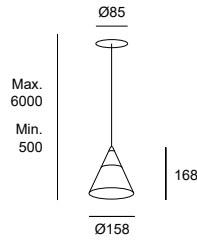

Veneto Recessed 1 Body

LED | 2700 K | CRI80 | 8.3 W Total | 452 Real Lm

BODYMAT ST,AL

DIF MAT PMMA

CLASE II

- 14 White / Blanc
- DO Polished brass / Laiton poli