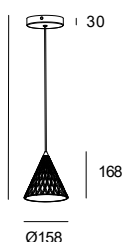

## Veneto Surfaced 1 Body

LED | 2700 K | CRI80 | 8.3 W Total | 452 Real Lm

BODY MAT ST,AL

DIF MAT PMMA

CLASE I

- 14 White / Blanc
- 60\* Black / Noir
- DL\* Gold / Or
- DO Polished brass / Laiton poli

Max. 6000  
Min. 500

ON-OFF  
100-277V

PHASE CUT  
220-240V

Canopy

Body

Code

14 ○ DO ●  
60 ●\* DO ●  
DL ●\* DO ●

**00-7588-14-DO**  
**00-7588-60-DO**  
**00-7588-DL-DO**

14 ○ DO ●  
60 ●\* DO ●  
DL ●\* DO ●