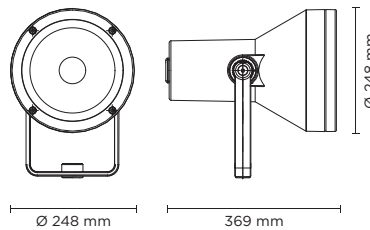

101106

FLASH MEGA COB

Round floodlight for outdoor installation on a façade/wall. Phospho-chromatised and polyester powder coated die-cast copper-free aluminium body, tempered safety glass, moulded silicone gasket and stainless steel screws. Built-in LED driver 220-240V 50-60Hz, with 1 CREE CXB 3070 COB LED. IP65 rating.

light source	light beam options	lumen output (lm)	lumin. efficacy (lm/w)
3000°K warm-white			
cob led	M 35°	4.730	86.00
4000°K neutral-white			
cob led	M 35°	4.980	90.54

Finish color options:

- Textured Grey
RAL 9006
- Anthracite Grey
RAL 7016
- Matt Black
(on request)

Technical features

DALI

Technical data

Wattage	55 WATT
IP Rating	IP65
IK Rating	IK09
Material	High corrosion resistance die-cast copper-free aluminum body
Coating	Polyester powder coating with phosphochromating pre-finish
Light source	NR. 1 CREE CXB 3070 COB LED
Screws	Stainless steel
Transformer	Electronic power supply 220/240V 50/60Hz built-in
Gasket	Silicone rubber
Glass	Tempered
Cable gland	Double nickel-plated brass cable gland PG11
Power cable	1 mt. neoprene power cable included
Gross weight	5,00 Kg