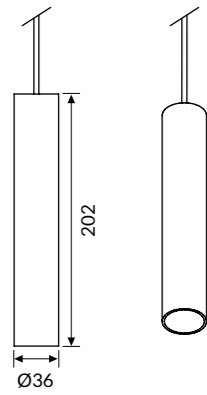

## ON REQUEST

-  DALI - RDD code (verify the version)
-  2700K - 5000K

**Optic**

- Polycarbonate lens from 25°-40° beam angle
- Honeycomb lens
- Additional PG diffuser

**Body**

Body in die-cast aluminium with epoxy powder coating

**Colour**

- White RAL 9003 wrinkled - Code: W
- Black RAL 9005 wrinkled - Code: BK

OPTIC

Polycarbonate lens from 25°-40° beam angle.

Complete with 1.5mt cable.  
Needs powered box: see accessories on p.163.

COD	💡	lm	Ø (mm)
88PC5L39025	5W 25°	318	36
88PC5L39040	5W 40°	318	36
88PC8L39025	8W 25°	508	36
88PC8L39040	8W 40°	508	36