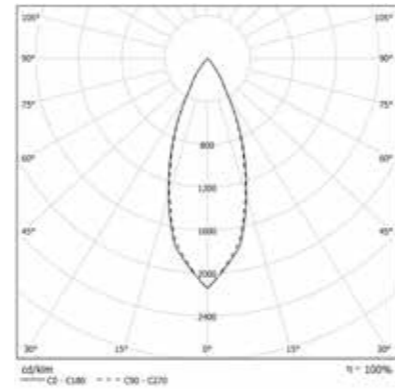

OPTIC

Polycarbonate lens from 25°-40° beam angle.

Complete with 1.5mt cable.
Needs powered box: see accessories on p.163.

IP 40 A+

Accessories

COLOUR TEMPERATURE

4000K

3000K

COD	💡	lm	Ø (mm)
88PC5L49025	5W 25°	360	36
88PC5L49040	5W 40°	360	36
88PC8L49025	8W 25°	574	36
88PC8L49040	8W 40°	574	36

COD	💡	lm	Ø (mm)
88PC5L39025	5W 25°	318	36
88PC5L39040	5W 40°	318	36
88PC8L39025	8W 25°	508	36
88PC8L39040	8W 40°	508	36