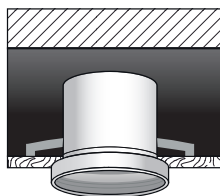

Technical features

701007

CEILING MAXI

Recessed luminaire for outdoor ceiling installation, phospho-chromatised and polyester powder coated die-cast copper-free aluminum body, tempered safety glass, moulded silicone gasket and stainless steel screws. Built-in LED driver 220-240V 50-60Hz, with 1 x COB LED. IP65 rating.

Technical data

Wattage	50 WATT
IP Rating	IP65
IK Rating	IK08
Material	High corrosion resistance die-cast copper-free aluminum body
Coating	Polyester powder coating with phosphochromating pre-finish
Light source	NR. 1 x 50W COB Bridgelux LED
Screws	Stainless steel
Transformer	Electronic power supply 220/240V 50/60Hz built-in
Gasket	Silicone rubber
Power cable	1 mt. neoprene power cable included
Glass	Tempered
Gross weight	3,45 Kg

light source	light beam options	lumen output (lm)	lumin. efficacy (lm/w)
3000°K warm-white			
cob led	30°	4.240	84.80

Finish color options:

■ Matt Black