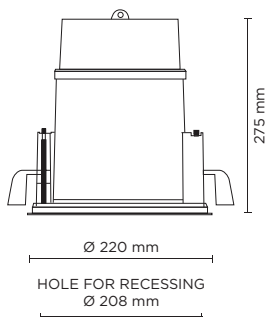

Technical features

701007

CEILING MAXI

Recessed luminaire for outdoor ceiling installation, phospho-chromatised and polyester powder coated die-cast copper-free aluminum body, tempered safety glass, moulded silicone gasket and stainless steel screws. Built-in LED driver 220-240V 50-60Hz, with 1 x COB LED. IP65 rating.

Technical data

Wattage	50 WATT
IP Rating	IP65
IK Rating	IK08
Material	High corrosion resistance die-cast copper-free aluminum body
Coating	Polyester powder coating with phosphochromating pre-finish
Light source	NR. 1 x 50W COB Bridgelux LED
Screws	Stainless steel
Transformer	Electronic power supply 220/240V 50/60Hz built-in
Gasket	Silicone rubber
Power cable	1 mt. neoprene power cable included
Glass	Tempered
Gross weight	3,45 Kg