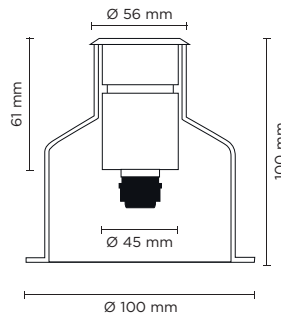

## HYDROFLOOR SMALL SOFT

Round ground-recessed luminaire for outdoor installation, stainless steel AISI316 body and frame, tempered frosted safety glass diffuser, moulded silicone gasket. With 12 x SMD LED. Built-in LED driver 220-240V 50-60Hz. IP67 rating.

### Technical data

Wattage	1,5 WATT
IP Rating	IP67
IK Rating	IK09
Material	Stainless steel AISI 316
Light source	NR. 12 x SMD LED
Screws	Stainless steel
Transformer	Electronic power supply 220/240V 50/60Hz built-in
Static weight resistance	Max 1000 Kg
Gasket	Silicone rubber
Glass	Tempered, Frosted
Power cable	1 mt. neoprene power cable included
Gross weight	0,60 Kg