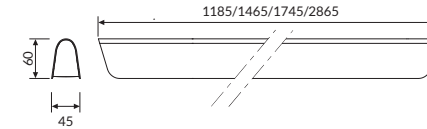

WAVE DOUBLE EMISSION

OPTIC

High Contrast diffuser UGR <16 and upper diffuser for dual emission: direct / indirect.

End caps included. See accessories on p. 37.

IP 40 A++