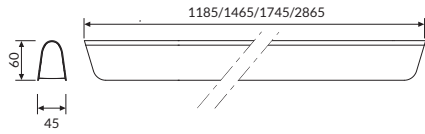

WAVE

OPTIC

High Contrast diffuser UGR <16.

End caps included. See accessories on p. 37.

IP 40 A++