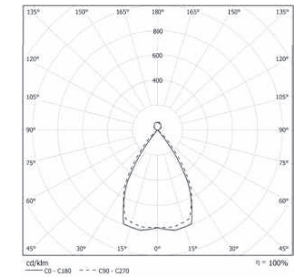

## DIRECT // INDIRECT EMISSION

mm	Power Direct Mod.	Power Indirect Mod.
1185	36	12
1465	45	16
1745	54	16
2865	90	32