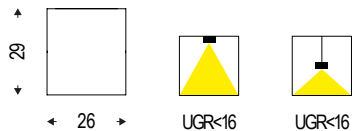

- Profile and diffuser can be cut at the desired length.
Example: 750mm - code: 55DU750 / 2012mm - code: 55DU2012

COMPATIBLE WITH **FLEX STRIP LED**

ENDO^{DK}

IP 40

Element with microcell optics for controlled UGR<16.