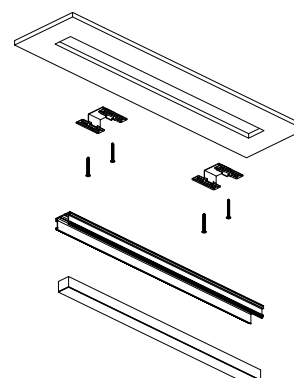

ENDO^{CI}

Profile for frameless recessed installation, compatible with Endo PG/ DU/ DK.

Cod	mm
55AA500CI	500
55AA1000CI	1000
55AA2000CI	2000
55AA3000CI	3000

RECESSED INSTALLATION

ENDO SPOT DIRECT

IP 40

Lens with adjustable beam: from 10° to 40°.
Attachment on Endo's lower body part included.