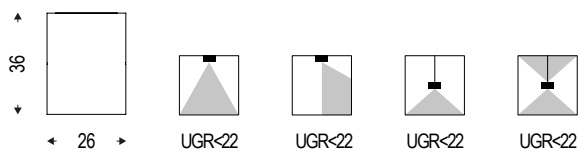

ENDO^{DU}

IP 40

Aluminum profile with protruding satin methacrylate diffuser for homogeneous emission, UGR<22.

Cod	mm
55DU500	500
55DU1000	1000
55DU2000	2000
55DU3000	3000

- Profile and diffuser can be cut at the desired length.
  Example: 750mm - code: 55DU750 / 2012mm - code: 55DU2012

COMPATIBLE WITH **FLEX STRIP LED**