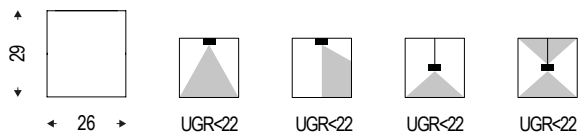

ID 55

ENDO^{PG}

IP 40

Aluminum profile with satin methacrylate diffuser for homogeneous emission, UGR<22.

Cod	mm
55PG500	500
55PG1000	1000
55PG2000	2000
55PG3000	3000

- Profile and diffuser can be cut at the desired length.
Example: 750mm - code: 55PG750 / 2012mm - code: 55PG2012