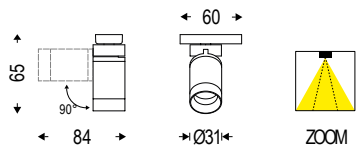

ENDO^{CI}

Profile for frameless recessed installation, compatible with Endo PG/ DU/ DK.

Cod	mm
55AA500CI	500
55AA1000CI	1000
55AA2000CI	2000
55AA3000CI	3000

RECESSED INSTALLATION

ENDO SPOT DIRECT

IP 40

Lens with adjustable beam: from 10° to 40°.
Attachment on Endo's lower body part included.