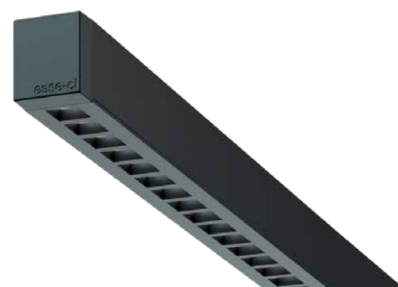

BODY

Aluminum with epoxy powder coating.

COLORS

Matte white RAL9003 - code B
Matte black RAL9005 - code C8

ENDO

ENDO is the latest addition to the range of Esse-Ci profiles: **extremely versatile** with a **fully customizable configuration**. The minimalist design makes it the best linear lighting solution for **integrating light and architectural structure**, while the perfect mix of performance and the housing versatility of the LED strip allows direct, indirect or asymmetrical emission. Thanks to the **numerous accessories**, such as blind modules, mini spotlights and special joints, **ENDO** allows to create countless configurations of endless light lines, be they recessed, ceiling mounted or suspended.

COMPATIBLE WITH **FLEX STRIP LED**

ENDO^{DU}

IP 40

Aluminum profile with protruding satin methacrylate diffuser for homogeneous emission, UGR<22.

Cod	mm
55DU500	500
55DU1000	1000
55DU2000	2000
55DU3000	3000

- Profile and diffuser can be cut at the desired length.
Example: 750mm - code: 55DU750 / 2012mm - code: 55DU2012

COMPATIBLE WITH **FLEX STRIP LED**

ENDO^{DK}

IP 40

Element with microcell optics for controlled UGR<16.

ENDO^{CI}

Profile for frameless recessed installation, compatible with Endo PG/ DU/ DK.

Cod	mm
55AA500CI	500
55AA1000CI	1000
55AA2000CI	2000
55AA3000CI	3000

RECESSED INSTALLATION

ENDO SPOT DIRECT

IP 40

Lens with adjustable beam: from 10° to 40°.
Attachment on Endo's lower body part included.