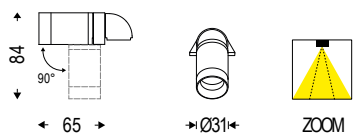

Cod.4000K	sten	lm
55ZM3K4	3W	262

Cod.3000K	sten	lm
55ZM3K3	3W	238

ENDO SPOT INDIRECT

IP 40

Lens with adjustable beam: from 10° to 40°.
Attachment on Endo's upper body part included.

Cod.4000K	sten	lm
55ZM3K4IN	3W	262