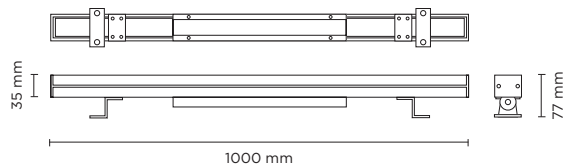

402701-02-03-04

GRAZER

Linear wall mounted luminaire for outdoor installation for façade/wall grazing, length 500 mm or 1.000mm, interface DMX 512. Anodized extruded copper-free aluminium body, tempered safety glass, moulded silicone gasket and stainless steel screws. Remote 24V DC driver needed, with 9 to 36 CREE LED. IP66 rating.

Technical data

Wattage	9 WATT
Voltage	24V DC
Length	500 mm
Light source	Nr. 9 CREE LED
Gross weight	2,00 Kg

402702		GRAZER-18 500
light source	light beam options	lumen output (lm)
3000°K warm-white		
high-power led	8° / 20° / 30° / 60° / 15x30° / 10x60°	1.400
4000°K neutral-white		
high-power led	8° / 20° / 30° / 60° / 15x30° / 10x60°	1.440

Technical data

Wattage	18 WATT
Voltage	24V DC
Length	500 mm
Light source	Nr. 18 CREE LED
Gross weight	2,00 Kg

402703		GRAZER-18 1000
light source	light beam options	lumen output (lm)
3000°K warm-white		
high-power led	8° / 20° / 30° / 60° / 15x30° / 10x60°	1.400
4000°K neutral-white		
high-power led	8° / 20° / 30° / 60° / 15x30° / 10x60°	1.440

Technical data

Wattage	18 WATT
Voltage	24V DC
Length	1.000 mm
Light source	Nr. 18 CREE LED
Gross weight	3,00 Kg

402704		GRAZER-36 1000
light source	light beam options	lumen output (lm)
3000°K warm-white		
high-power led	8° / 20° / 30° / 60° / 15x30° / 10x60°	2.820
4000°K neutral-white		
high-power led	8° / 20° / 30° / 60° / 15x30° / 10x60°	2.880