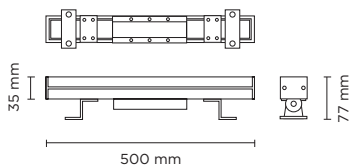

402701-02-03-04

GRAZER

Linear wall mounted luminaire for outdoor installation for façade/wall grazing, length 500 mm or 1.000mm, interface DMX 512. Anodized extruded copper-free aluminium body, tempered safety glass, moulded silicone gasket and stainless steel screws. Remote 24V DC driver needed, with 9 to 36 CREE LED. IP66 rating.

Technical features

Technical data

IP Rating	IP66
IK Rating	IK08
Material	Extruded aluminum
Remote driver	Constant voltage 24V DC
Gasket	Silicone rubber
Glass	Tempered
Power cable:	Input and output power cable for loop-in/loop-out installation, supplied with male and female connector

Technical data

Wattage	9 WATT
Voltage	24V DC
Length	500 mm
Light source	Nr. 9 CREE LED
Gross weight	2,00 Kg

402702		GRAZER-18 500
light source	light beam options	lumen output (lm)
3000°K warm-white		
high-power led	8° / 20° / 30° / 60° / 15x30° / 10x60°	1.400
4000°K neutral-white		
high-power led	8° / 20° / 30° / 60° / 15x30° / 10x60°	1.440

Technical data

Wattage	18 WATT
Voltage	24V DC
Length	500 mm
Light source	Nr. 18 CREE LED
Gross weight	2,00 Kg

402703		GRAZER-18 1000
light source	light beam options	lumen output (lm)
3000°K warm-white		
high-power led	8° / 20° / 30° / 60° / 15x30° / 10x60°	1.400
4000°K neutral-white		
high-power led	8° / 20° / 30° / 60° / 15x30° / 10x60°	1.440