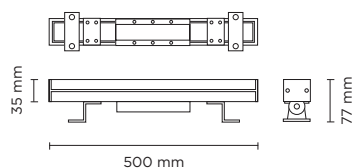

402701-02-03-04

GRAZER

Linear wall mounted luminaire for outdoor installation for façade/wall grazing, length 500 mm or 1.000mm, interface DMX 512. Anodized extruded copper-free aluminium body, tempered safety glass, moulded silicone gasket and stainless steel screws. Remote 24V DC driver needed, with 9 to 36 CREE LED. IP66 rating.

Technical features

Technical data

IP Rating	IP66
IK Rating	IK08
Material	Extruded aluminum
Remote driver	Constant voltage 24V DC
Gasket	Silicone rubber
Glass	Tempered
Power cable:	Input and output power cable for loop-in/loop-out installation, supplied with male and female connector

Technical data

Wattage	9 WATT
Voltage	24V DC
Length	500 mm
Light source	Nr. 9 CREE LED
Gross weight	2,00 Kg

402702		GRAZER-18 500
light source	light beam options	lumen output (lm)
3000°K warm-white		
high-power led	8° / 20° / 30° / 60° / 15x30° / 10x60°	1.400
4000°K neutral-white		
high-power led	8° / 20° / 30° / 60° / 15x30° / 10x60°	1.440

Technical data

Wattage	18 WATT
Voltage	24V DC
Length	500 mm
Light source	Nr. 18 CREE LED
Gross weight	2,00 Kg

402703		GRAZER-18 1000
light source	light beam options	lumen output (lm)
3000°K warm-white		
high-power led	8° / 20° / 30° / 60° / 15x30° / 10x60°	1.400
4000°K neutral-white		
high-power led	8° / 20° / 30° / 60° / 15x30° / 10x60°	1.440