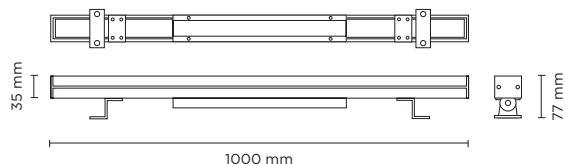

Technical data

Wattage	9 WATT
Voltage	24V DC
Length	500 mm
Light source	Nr. 9 CREE LED
Gross weight	2,00 Kg

402702		GRAZER-18 500
light source	light beam options	lumen output (lm)
3000°K warm-white		
high-power led	8° / 20° / 30° / 60° / 15x30° / 10x60°	1.400
4000°K neutral-white		
high-power led	8° / 20° / 30° / 60° / 15x30° / 10x60°	1.440

Technical data

Wattage	18 WATT
Voltage	24V DC
Length	500 mm
Light source	Nr. 18 CREE LED
Gross weight	2,00 Kg

402703		GRAZER-18 1000
light source	light beam options	lumen output (lm)
3000°K warm-white		
high-power led	8° / 20° / 30° / 60° / 15x30° / 10x60°	1.400
4000°K neutral-white		
high-power led	8° / 20° / 30° / 60° / 15x30° / 10x60°	1.440

Technical data

Wattage	18 WATT
Voltage	24V DC
Length	1.000 mm
Light source	Nr. 18 CREE LED
Gross weight	3,00 Kg

402704		GRAZER-36 1000
light source	light beam options	lumen output (lm)
3000°K warm-white		
high-power led	8° / 20° / 30° / 60° / 15x30° / 10x60°	2.820
4000°K neutral-white		
high-power led	8° / 20° / 30° / 60° / 15x30° / 10x60°	2.880