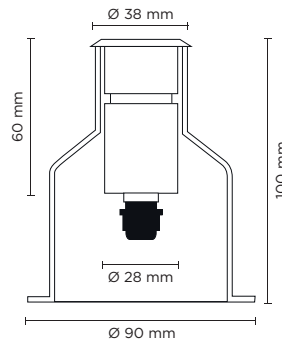

201001

HYDROFLOOR PICO

Round ground-recessed luminaire for outdoor installation, stainless steel AISI316 body and frame, tempered safety glass, moulded silicone gasket. With 1 CREE LED. 24V DC remote driver needed. IP67 rating.

light source	light beam options	lumen output (lm)	lumin. efficacy (lm/w)
3000°K warm-white			
high-power led	M 25°	96	96.00

Finish color options:

Stainless Steel (on request)

remote driver selection

brand	manufacturer code	type	watt	IP rate	numbers of fixtures
Meanwell	LPV-20-24	constant voltage 24V DC	20W	IP67	min 1 - max 9
Meanwell	LPV-35-24	constant voltage 24V DC	35W	IP67	min 1 - max 14
Meanwell	LPV-60-24	constant voltage 24V DC	60W	IP67	min 1 - max 25
Meanwell	LPV-100-24	constant voltage 24V DC	100W	IP67	min 1 - max 42

Technical features

IP67 IK09 CE 5 YEARS 1000

Technical data

Wattage	1 WATT
IP Rating	IP67
IK Rating	IK09
Material	Completely made in stainless steel AISI 316 body
Light source	NR. 1 x 1W CREE "XP-G3" LED
Screws	Stainless steel
Remote driver	24V DC
Static weight resistance	Max 1000 Kg
Gasket	Silicone rubber
Glass	Tempered
Power cable	1 mt. neoprene power cable included
Gross weight	0,30 Kg
Included	Polypropilene recessing box included