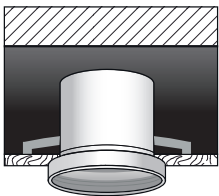

Technical features

701005

CEILING MINI

Recessed luminaire for outdoor ceiling installation, phospho-chromatised and polyester powder coated die-cast copper-free aluminum body, tempered safety glass, moulded silicone gasket and stainless steel screws. Built-in LED driver 220-240V 50-60Hz, with 1 x COB LED. IP65 rating.

Technical data

| | |
|--------------|--|
| Wattage | 12 WATT |
| IP Rating | IP65 |
| IK Rating | IK08 |
| Material | High corrosion resistance die-cast copper-free aluminum body |
| Coating | Polyester powder coating with phosphochromating pre-finish |
| Light source | NR. 1 x 12W COB Bridgelux LED |
| Screws | Stainless steel |
| Transformer | Electronic power supply 220/240V 50/60Hz built-in |
| Gasket | Silicone rubber |
| Power cable | 1 mt. neoprene power cable included |
| Glass | Tempered |
| Gross weight | 1,25 Kg |