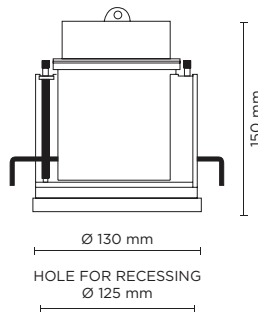

Technical features

701005

CEILING MINI

Recessed luminaire for outdoor ceiling installation, phospho-chromatised and polyester powder coated die-cast copper-free aluminum body, tempered safety glass, moulded silicone gasket and stainless steel screws. Built-in LED driver 220-240V 50-60Hz, with 1 x COB LED. IP65 rating.

Technical data

| | |
|--------------|--|
| Wattage | 12 WATT |
| IP Rating | IP65 |
| IK Rating | IK08 |
| Material | High corrosion resistance die-cast copper-free aluminum body |
| Coating | Polyester powder coating with phosphochromating pre-finish |
| Light source | NR. 1 x 12W COB Bridgelux LED |
| Screws | Stainless steel |
| Transformer | Electronic power supply 220/240V 50/60Hz built-in |
| Gasket | Silicone rubber |
| Power cable | 1 mt. neoprene power cable included |
| Glass | Tempered |
| Gross weight | 1,25 Kg |

| light source | light beam options | lumen output (lm) | lumin. efficacy (lm/w) |
|--------------------------|---|-------------------|------------------------|
| 3000°K warm-white | | | |
| cob led |  25° | 900 | 75.00 |