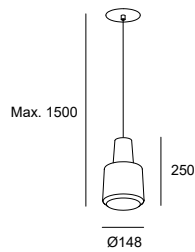

ON-OFF
100-240V

Body Difussor

14	○	37	○
CS	●	12	●

Code

00-5980-14-37
00-5980-CS-12

White ceiling rose
Monture blanche