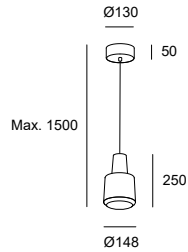

Khoi Surfaced

LED | 3000 K | CRI80 | 22.7 W Total | 907 Real Lm

BODY MAT AL

DIF MAT GLA

CLASE II

- 14 White / Blanc
- 37 Transparent / Transparent
- CS Cement grey / Gris ciment
- 12 Fumé / Fumé

ON-OFF
100-277V

Structure Difussor

- | | | | |
|----|---|----|---|
| 14 | ○ | 37 | ○ |
| CS | ● | 12 | ● |

Code

00-4037-14-37
00-4037-CS-12

Khoi Recessed

LED | 3000 K | CRI80 | 22.7 W Total | 907 Real Lm

BODY MAT AL

DIF MAT GLA