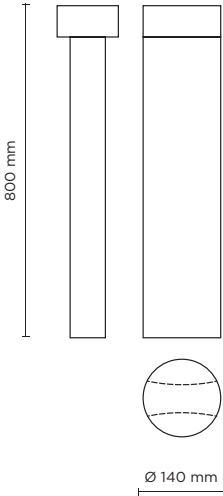

# LANE ROUND 02

800mm height bollard, round shape, for outdoor surface installation, 360° light emission, phosphochromatised and polyester powder coated die-cast copper-free aluminum body, tempered safety glass, moulded silicone gasket and stainless steel screws. Built-in LED driver 220-240V 50-60Hz, with 2 x COB LED. IP65 rating.

light source	light beam options	lumen output (lm)	lumin. efficacy (lm/w)
<b>3000°K warm-white</b>			
cob led	360°	700	70.00

**Finish color options:**

Textured Grey RAL 9006

**Technical features**

**Technical data**

Wattage	10 WATT
IP Rating	IP65
IK Rating	IK07
Material	High corrosion resistance die-cast copper-free aluminum body
Coating	Polyester powder coating with phosphochromating pre-finish
Light source	NR. 2 x 5W COB LED
Screws	Stainless steel
Transformer	Electronic power supply 220/240V 50/60Hz built-in
Gasket	Silicone rubber
Glass	Tempered
Power cable	1 mt. neoprene power cable included
Gross weight	3,50 Kg